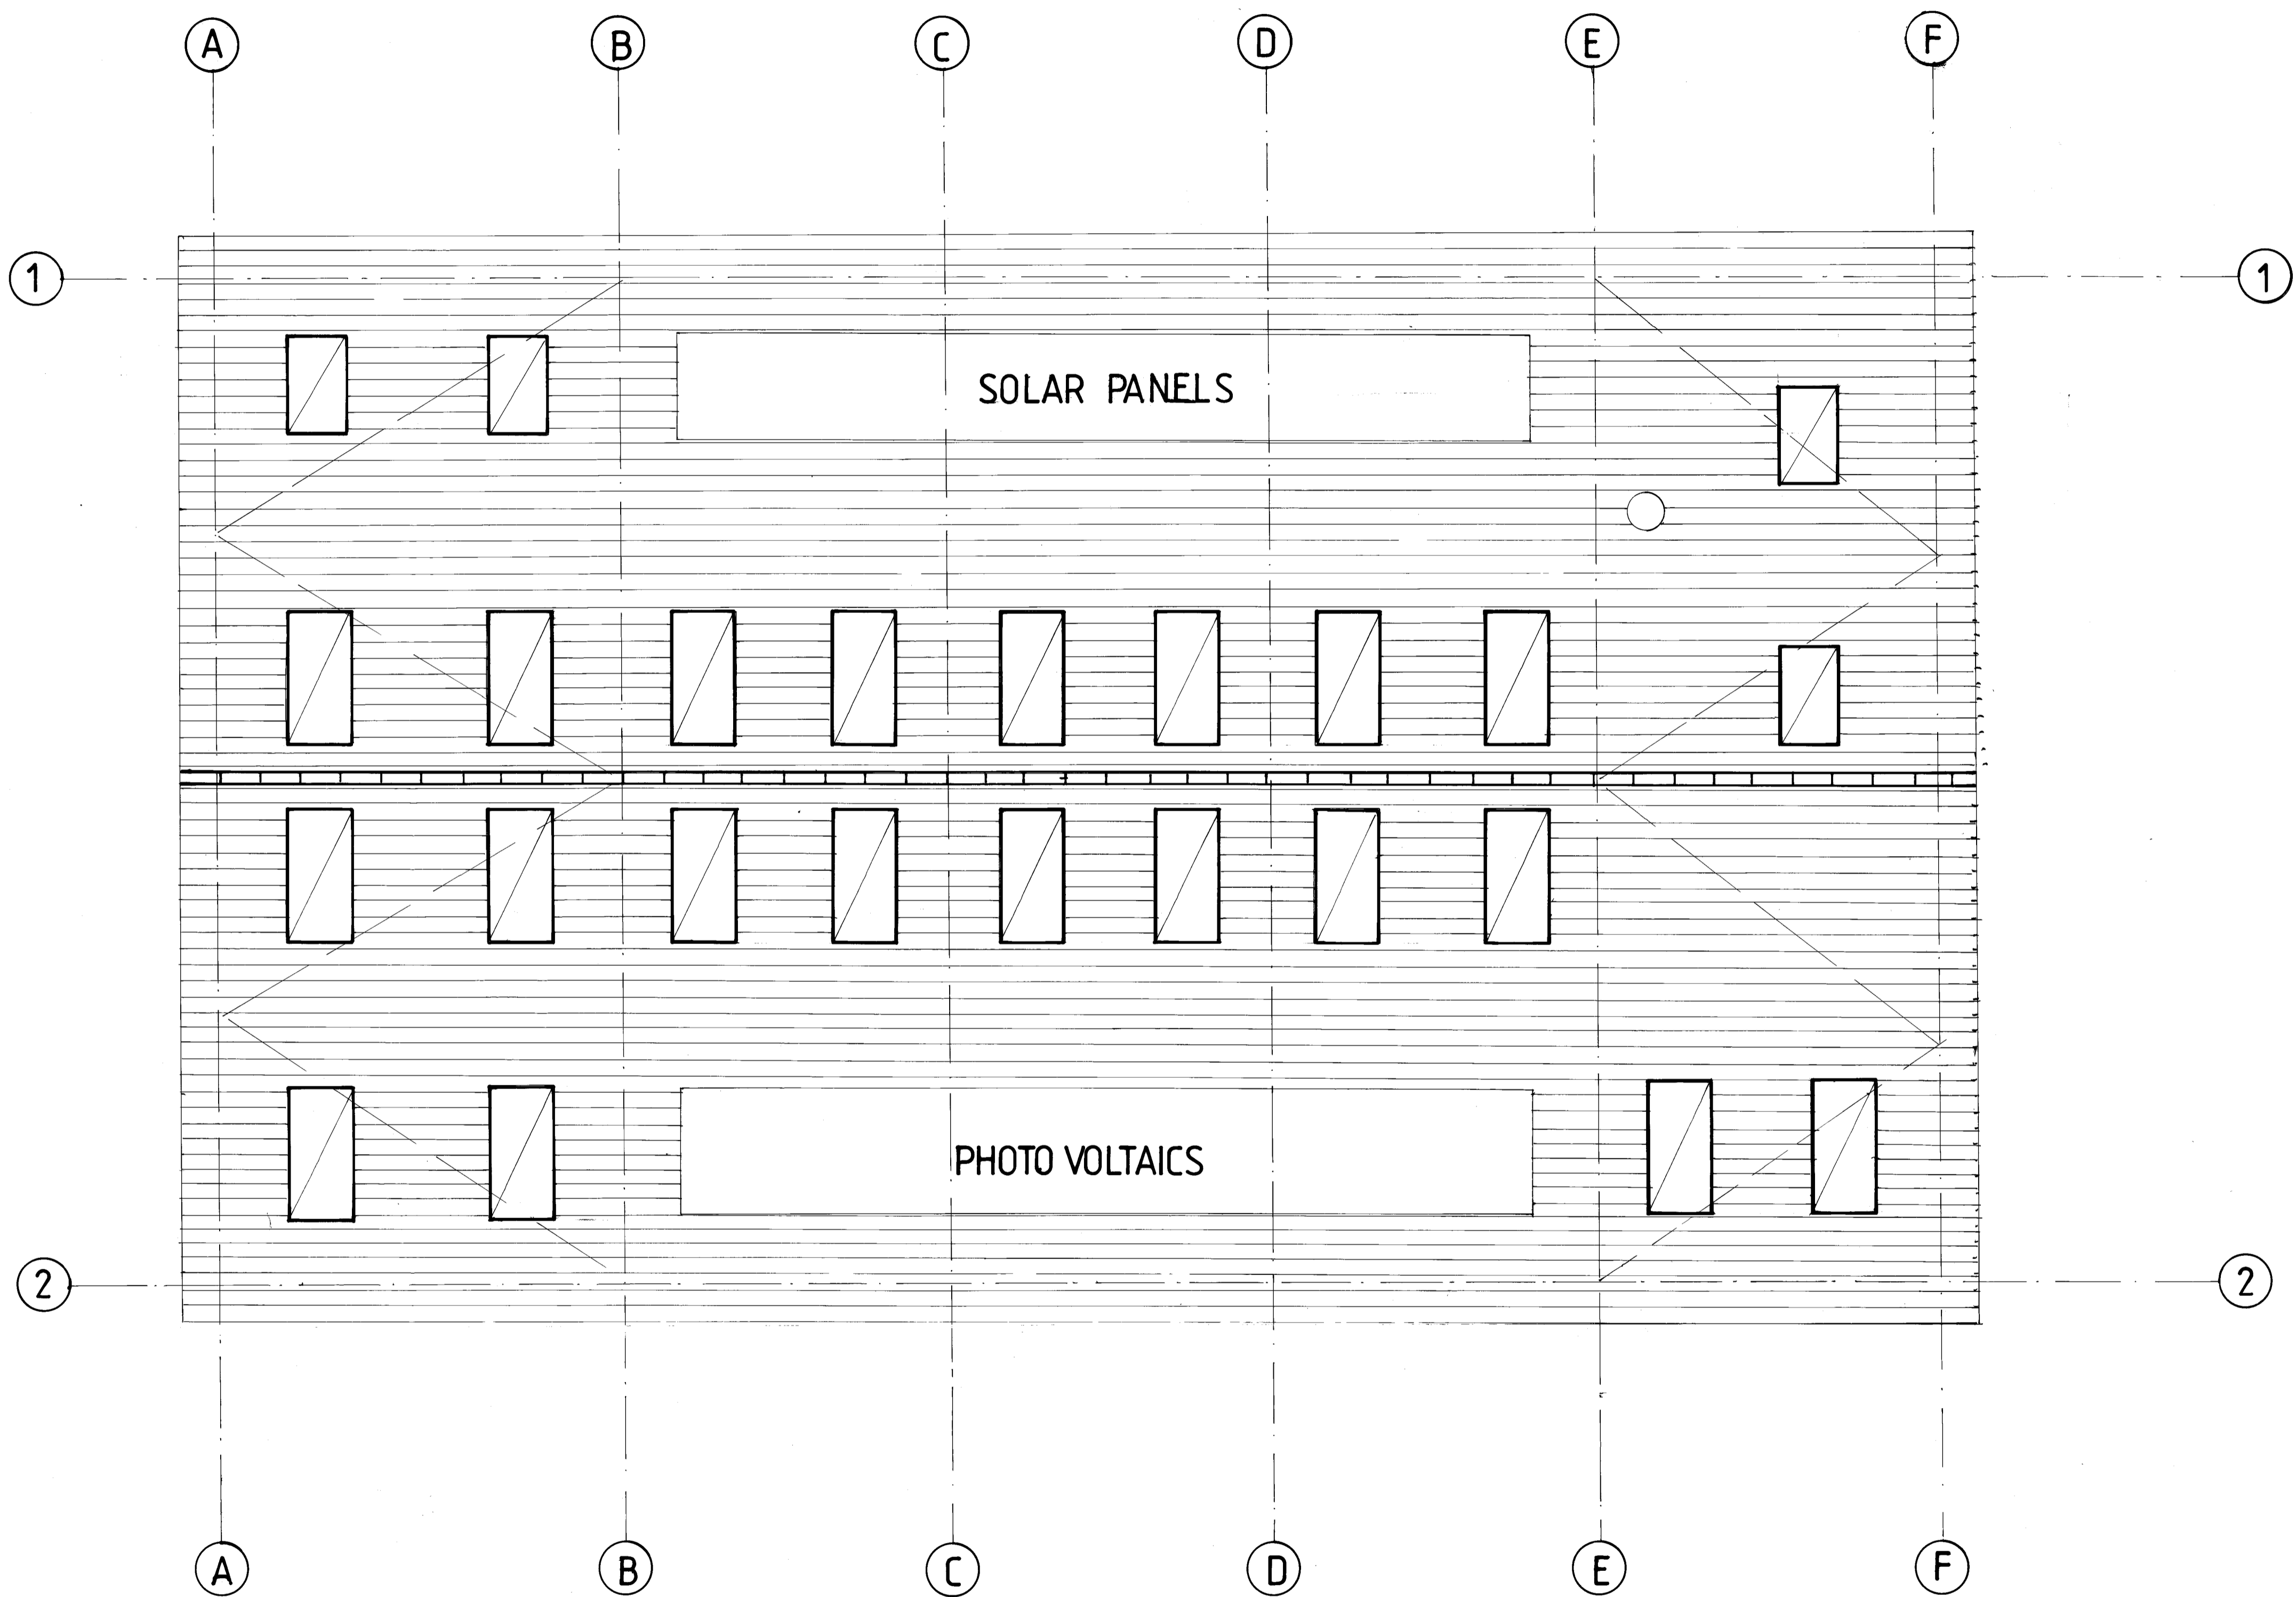

09

003

EX320AD

DD

004

5th NORTH DEVON (BISHOPS TAWTON) SCOUTS

ROOF PLAN