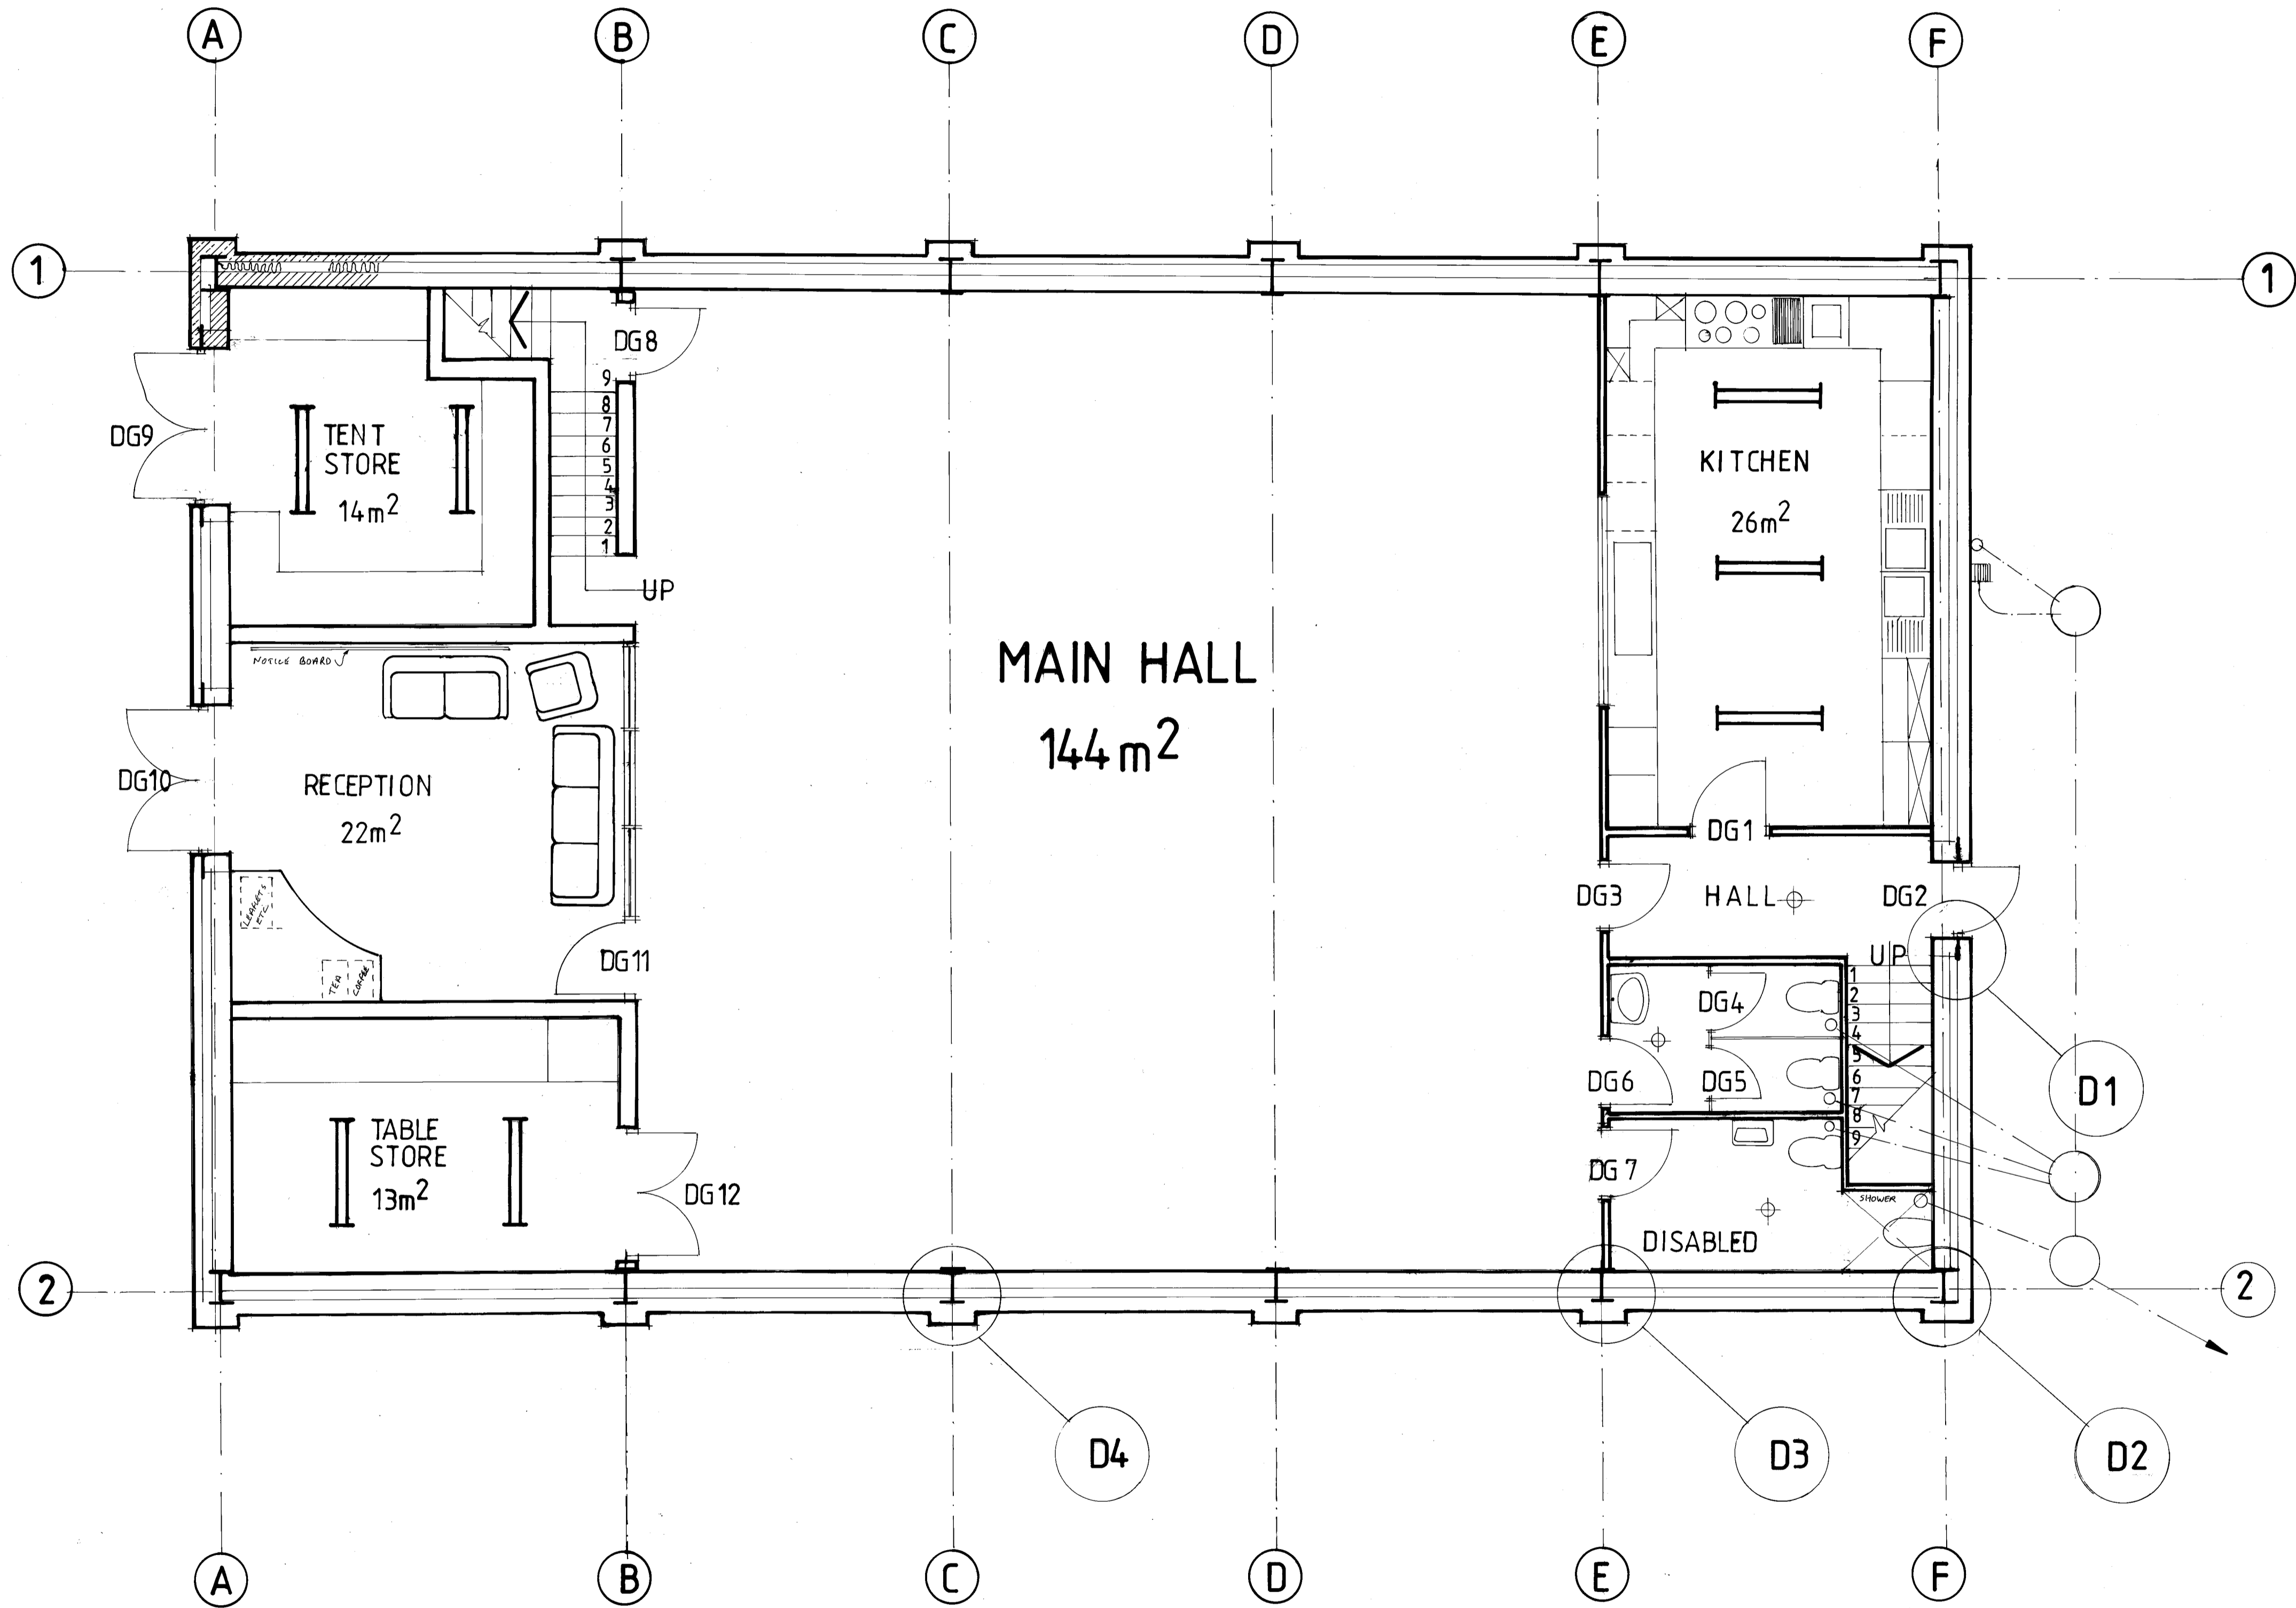

09 003 EX320AD D0 002

5th NORTH DEVON (BISHOPS TAWTON) SCOUTS

GROUND FLOOR PLAN